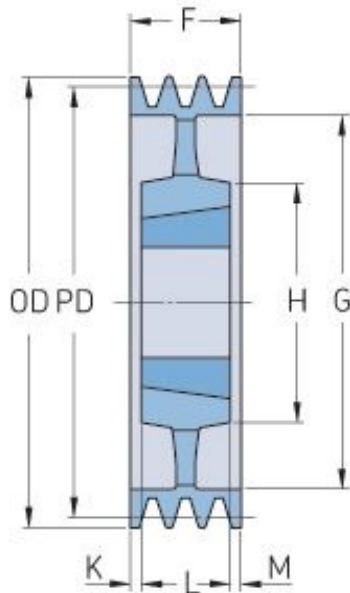

PHP 6SPC500TB

Pitch diameter (mm)	500
Outside diameter (mm)	509.6
Pulley type	5
Bushing no.	4545
Min. bore (mm)	55
Max. bore (mm)	110
F (mm)	162
G (mm)	444
K (mm)	24
L (mm)	114
M (mm)	24
H (mm)	225
Weight (kg)	67